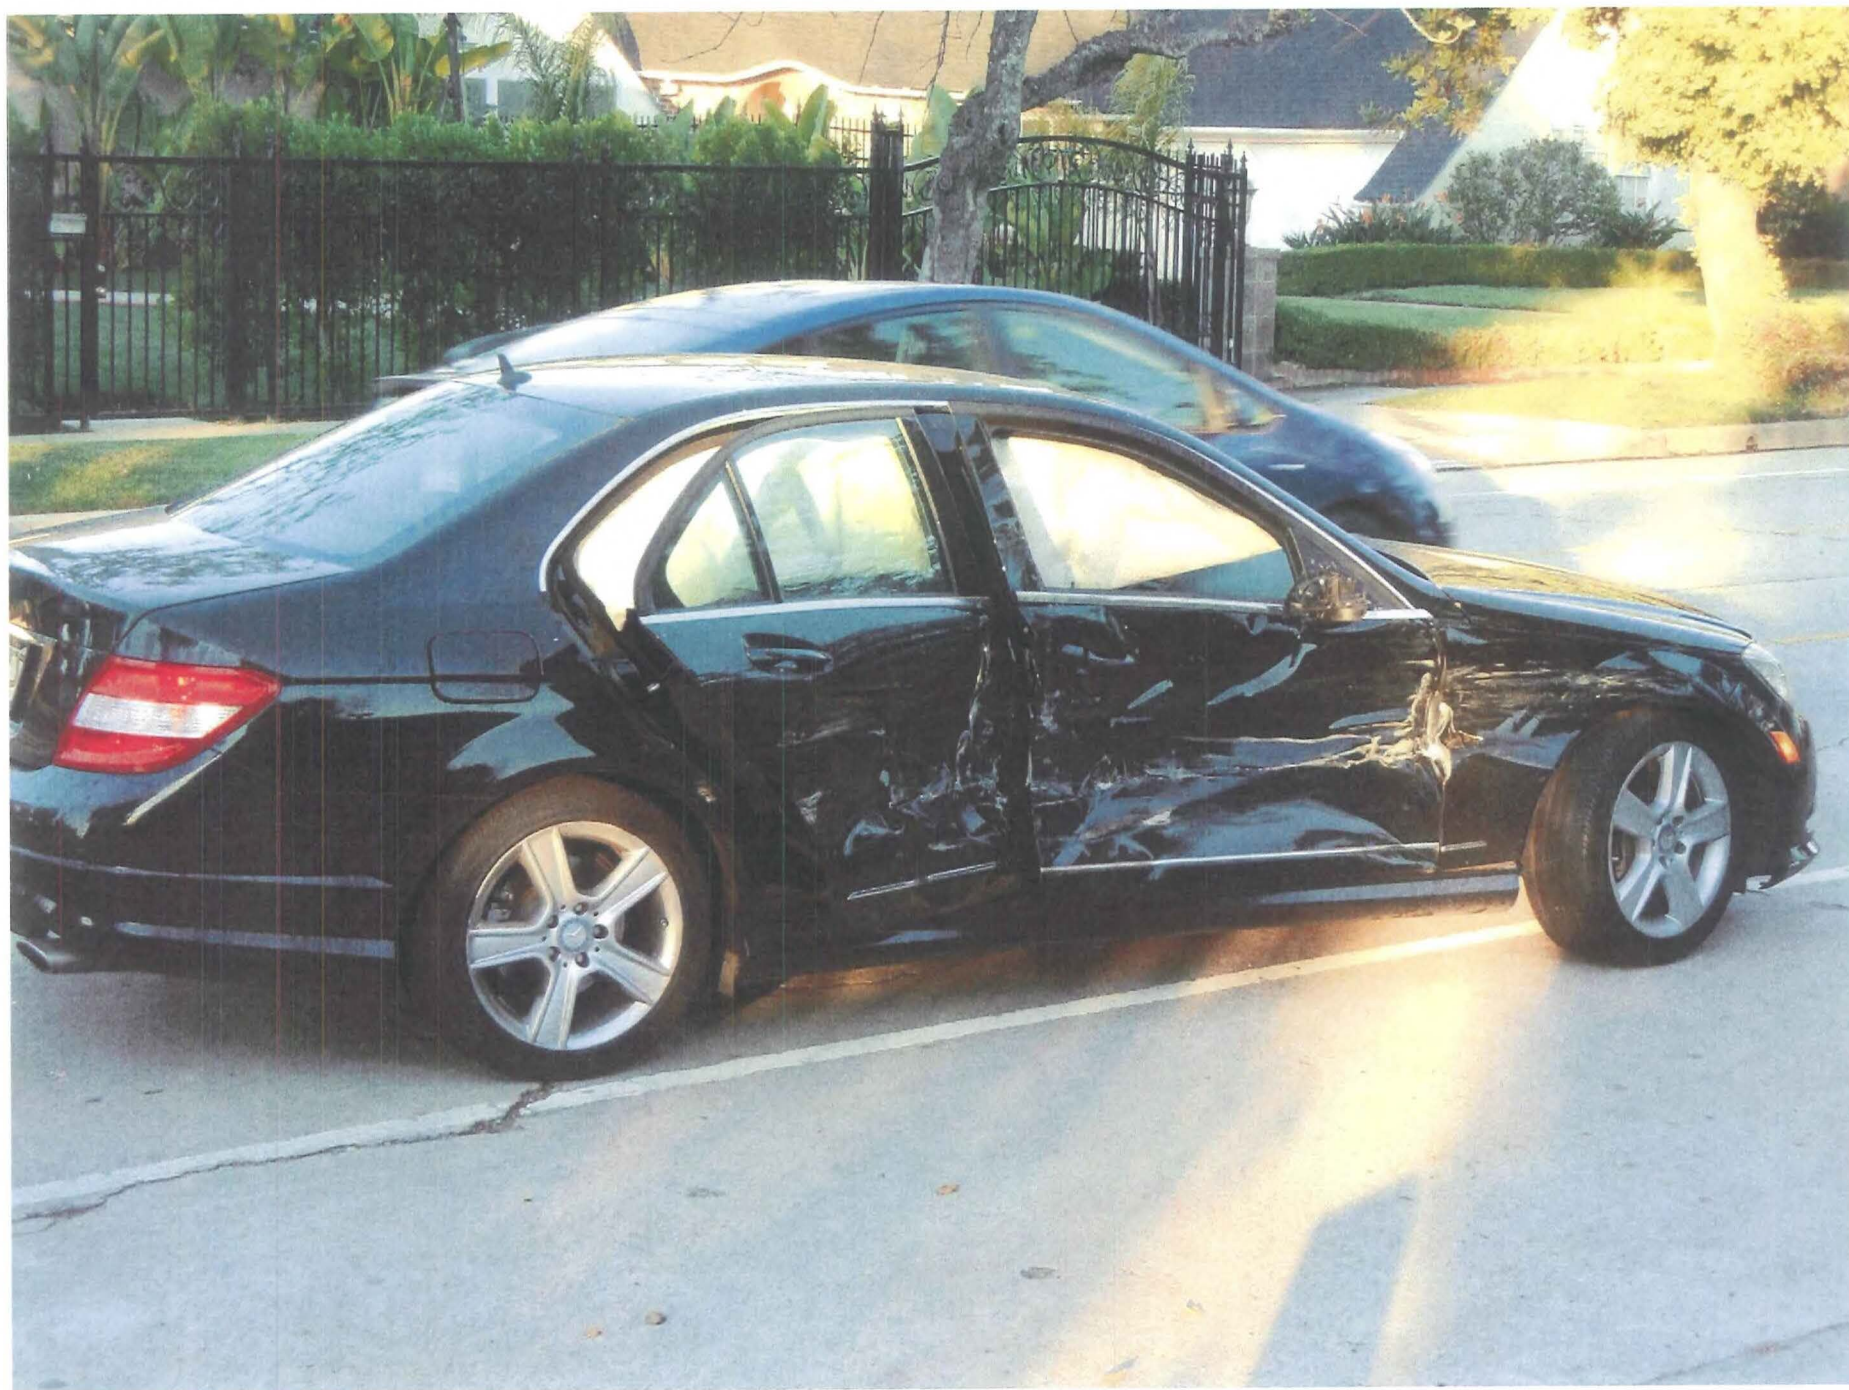

Date: 7-27-11
Submitted in Trans Committee
Council File No: 11-1158
Item No.: 4
Deputy: [Signature]

4

DRIVER'S VIEW FROM LINDBROOK AVE, LOOKING SOUTH ON BEVERLY GLEN.

AUGUST, 2010 ACCIDENT ON SOUTH BEVERLY GLEN BLVD.

AUGUST, 2010 ACCIDENT ON SOUTH BEVERLY GLEN BLVD.

1-31-11 ACCIDENT ON SOUTH NEVERLY GLEN BLVD.

1-31-11 ACCIDENT ON SOUTH BEVERLY GLEN BLVD.

DRIVER'S VIEW EXITING DRIVEWAY

VEHICLES BLOCKING OUR VIEW OF ONCOMING TRAFFIC WHEN WE TRIED TO BACK OUT OF OUR DRIVEWAY