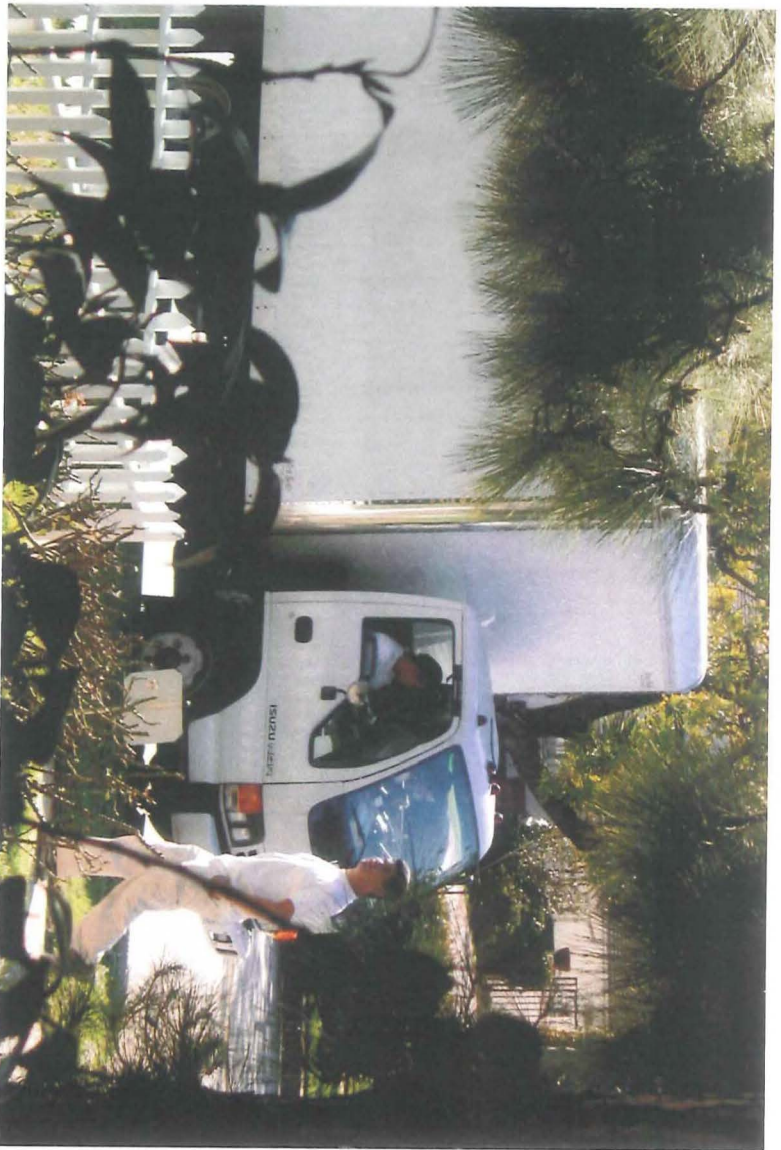

Date: 7-27-11
Submitted in Trans Committee
Council File No: 11-1158
Item No.: 4
Deputy: [Signature]

4

DRIVER'S VIEW FROM LINDBROOK AVE, LOOKING SOUTH ON BEVERLY GLEN.

AUGUST, 2010 ACCIDENT ON SOUTH BEVERLY GLEN BLVD.

AUGUST, 2010 ACCIDENT ON SOUTH BEVERLY GLEN BLVD.

1-31-11 ACCIDENT ON SOUTH NEVERLY GLEN BLVD.

1-31-11 ACCIDENT ON SOUTH BEVERLY GLEN BLVD.

DRIVER'S VIEW EXITING DRIVEWAY

VEHICLES BLOCKING OUR VIEW OF ONCOMING TRAFFIC WHEN WE TRIED TO BACK OUT OF OUR DRIVEWAY