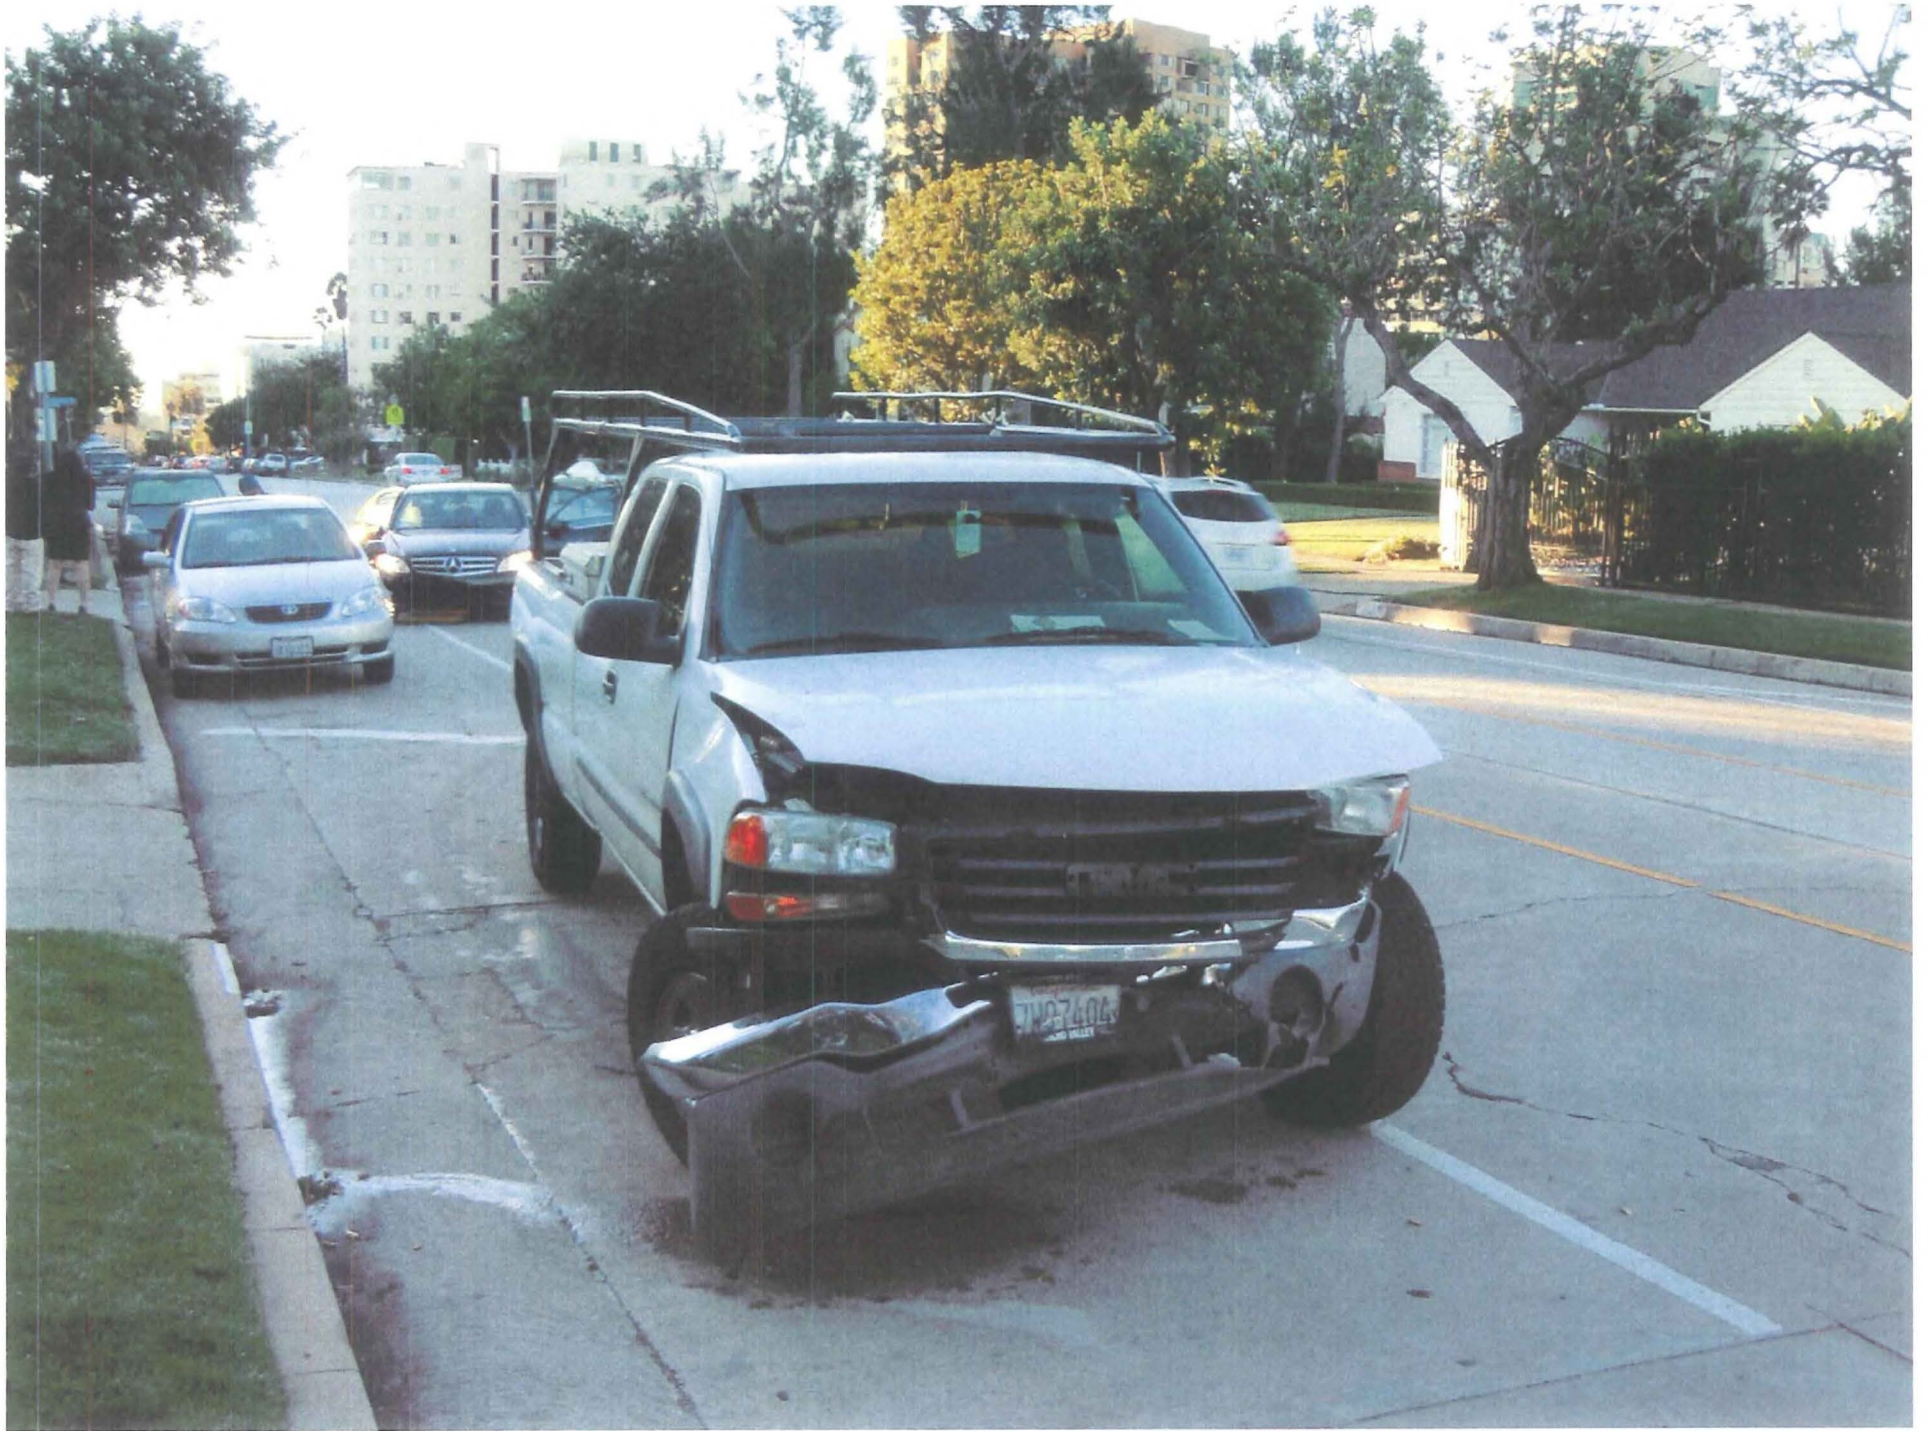

Date: 7-27-11
Submitted in Trans Committee
Council File No: 11-1158
Item No.: 4
Deputy: [Signature]

4

DRIVER'S VIEW FROM LINDBROOK AVE, LOOKING SOUTH ON BEVERLY GLEN.

AUGUST, 2010 ACCIDENT ON SOUTH BEVERLY GLEN BLVD.

AUGUST, 2010 ACCIDENT ON SOUTH BEVERLY GLEN BLVD.

1-31-11 ACCIDENT ON SOUTH NEVERLY GLEN BLVD.

1-31-11 ACCIDENT ON SOUTH BEVERLY GLEN BLVD.

DRIVER'S VIEW EXITING DRIVEWAY

VEHICLES BLOCKING OUR VIEW OF ONCOMING TRAFFIC WHEN WE TRIED TO BACK OUT OF OUR DRIVEWAY