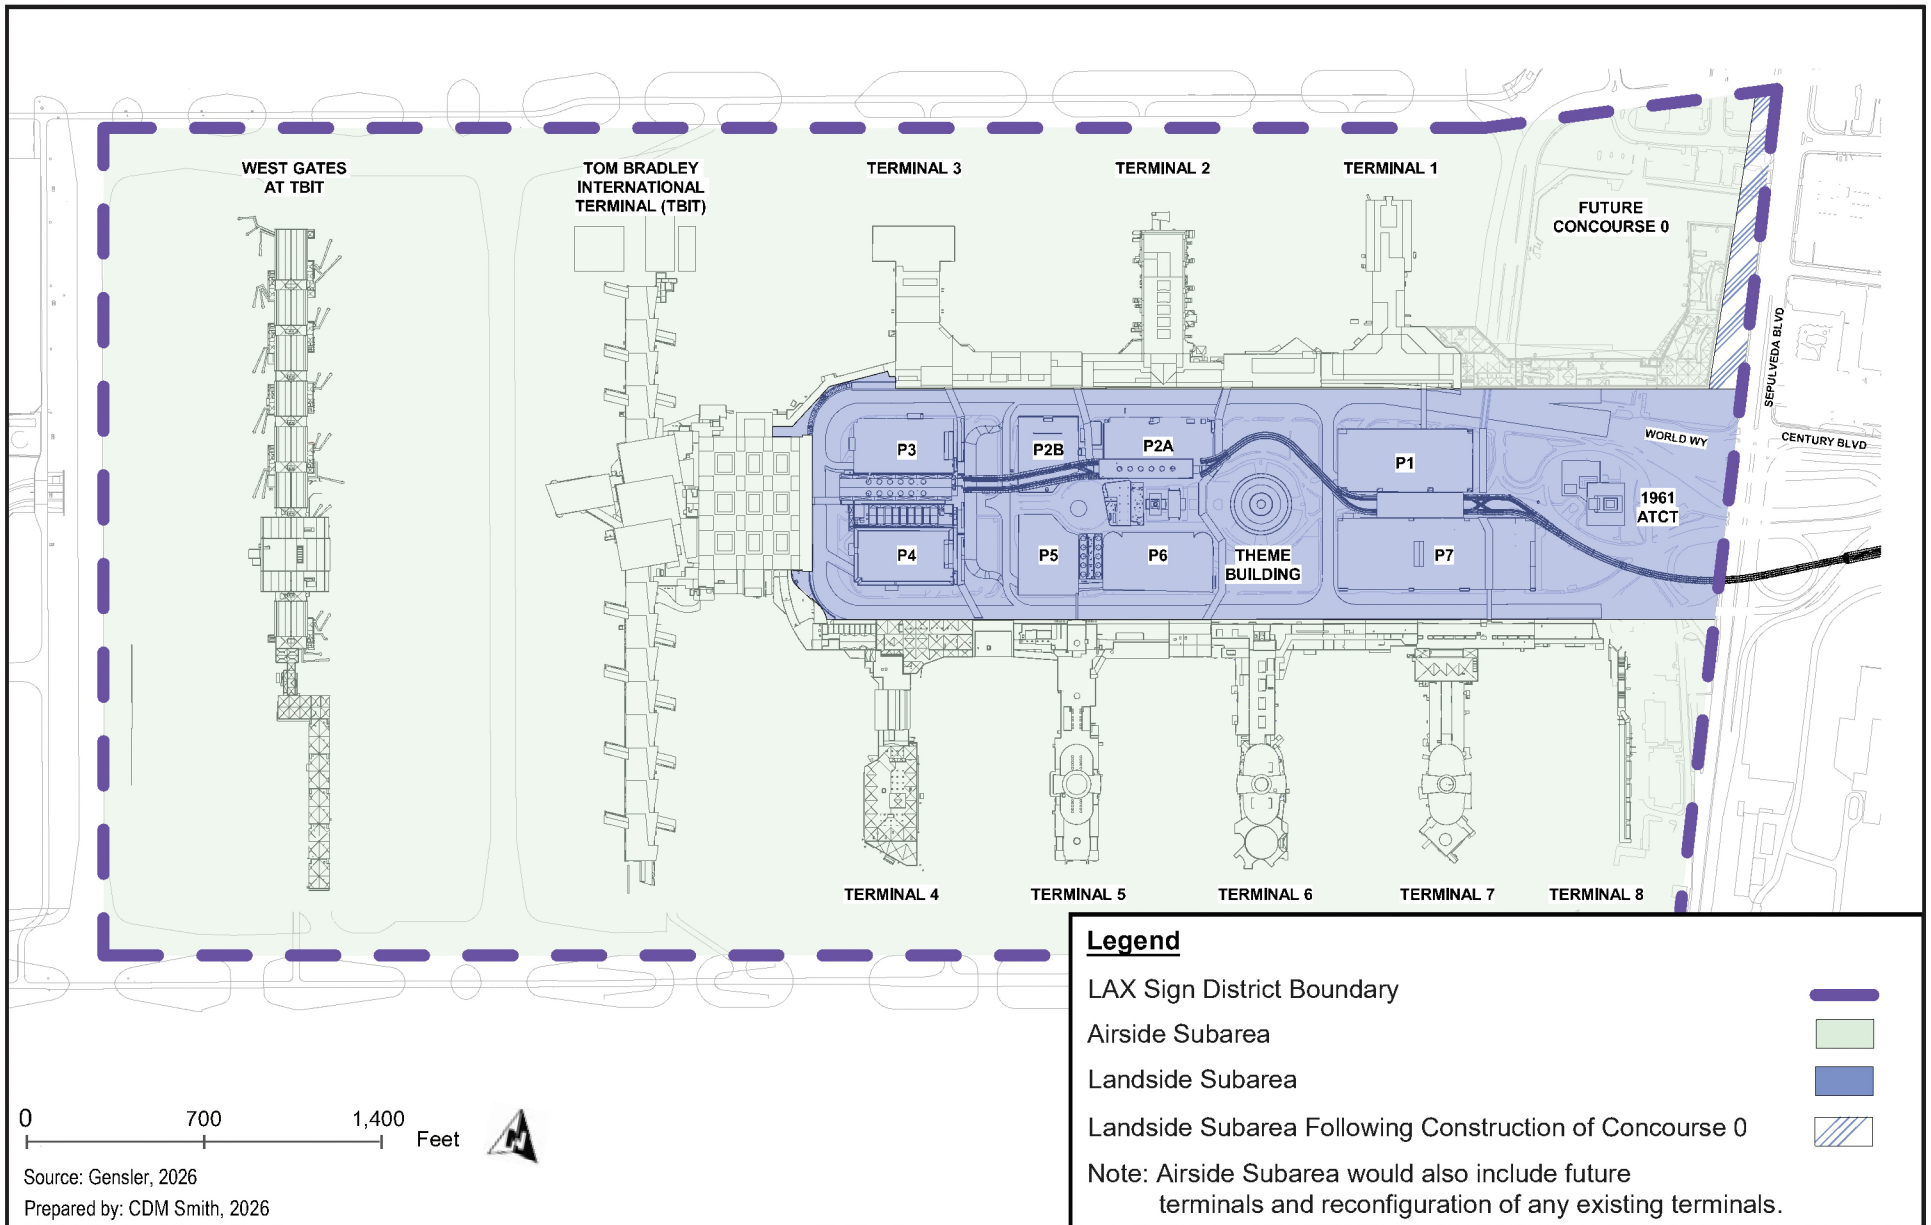

EXHIBIT A
Sign District Map

Source: Ricondo & Associates, Geographic World Map, ESRI Database, 2018
 Prepared by: CDM Smith, 2020, 2026

Legend

- LAX Property Boundary
- LAX Sign District Boundary

VICINITY MAP

Address: 6601 W 96TH ST

APN: 4117034900

PIN #: 093B165 75

Tract: RANCHO SAUSAL REDONDO

Block: None

Lot: PT LT 38

Arb: 93

Zoning: LAX

General Plan: Airport Airside