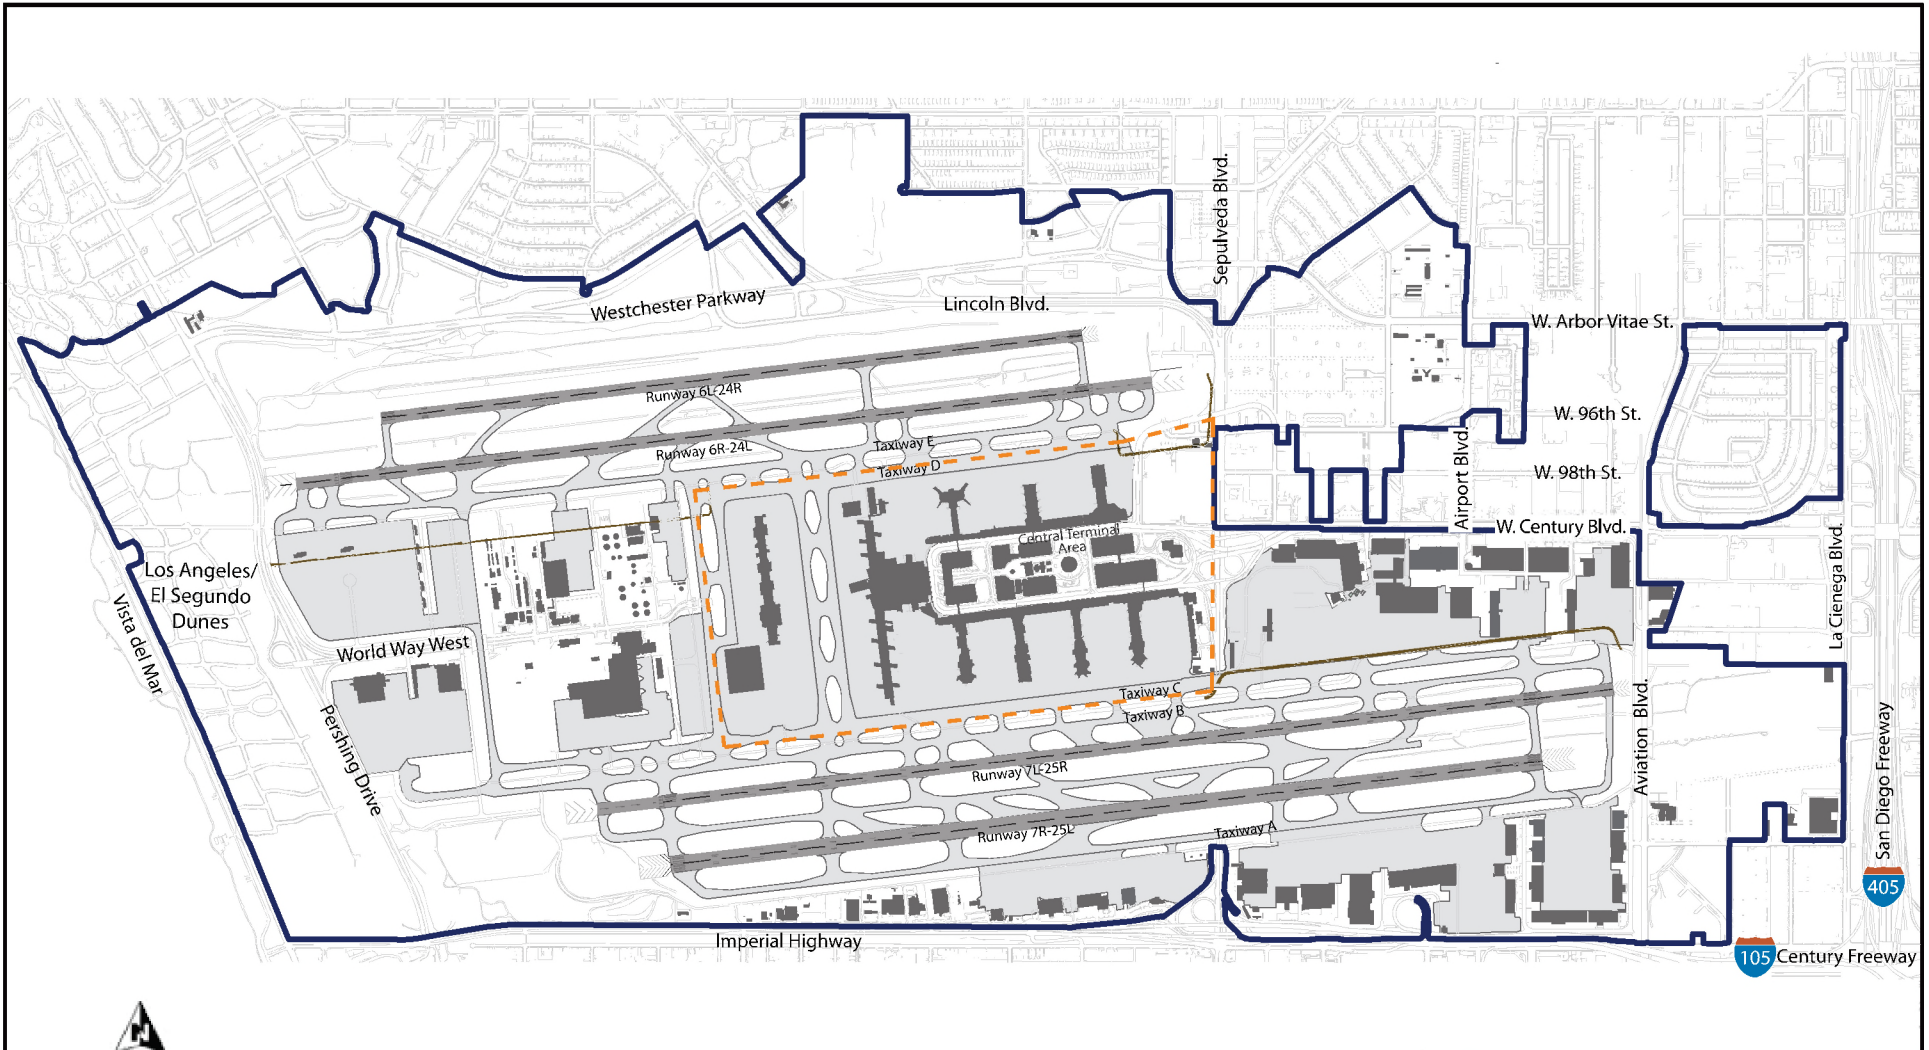

EXHIBIT A
Sign District Map

Source: Ricondo & Associates, Geographic World Map, ESRI Database, 2018
 Prepared by: CDM Smith, 2020, 2026

Legend

- LAX Property Boundary
- LAX Sign District Boundary

VICINITY MAP

Address: 6601 W 96TH ST

APN: 4117034900

PIN #: 093B165 75

Tract: RANCHO SAUSAL REDONDO

Block: None

Lot: PT LT 38

Arb: 93

Zoning: LAX

General Plan: Airport Airside