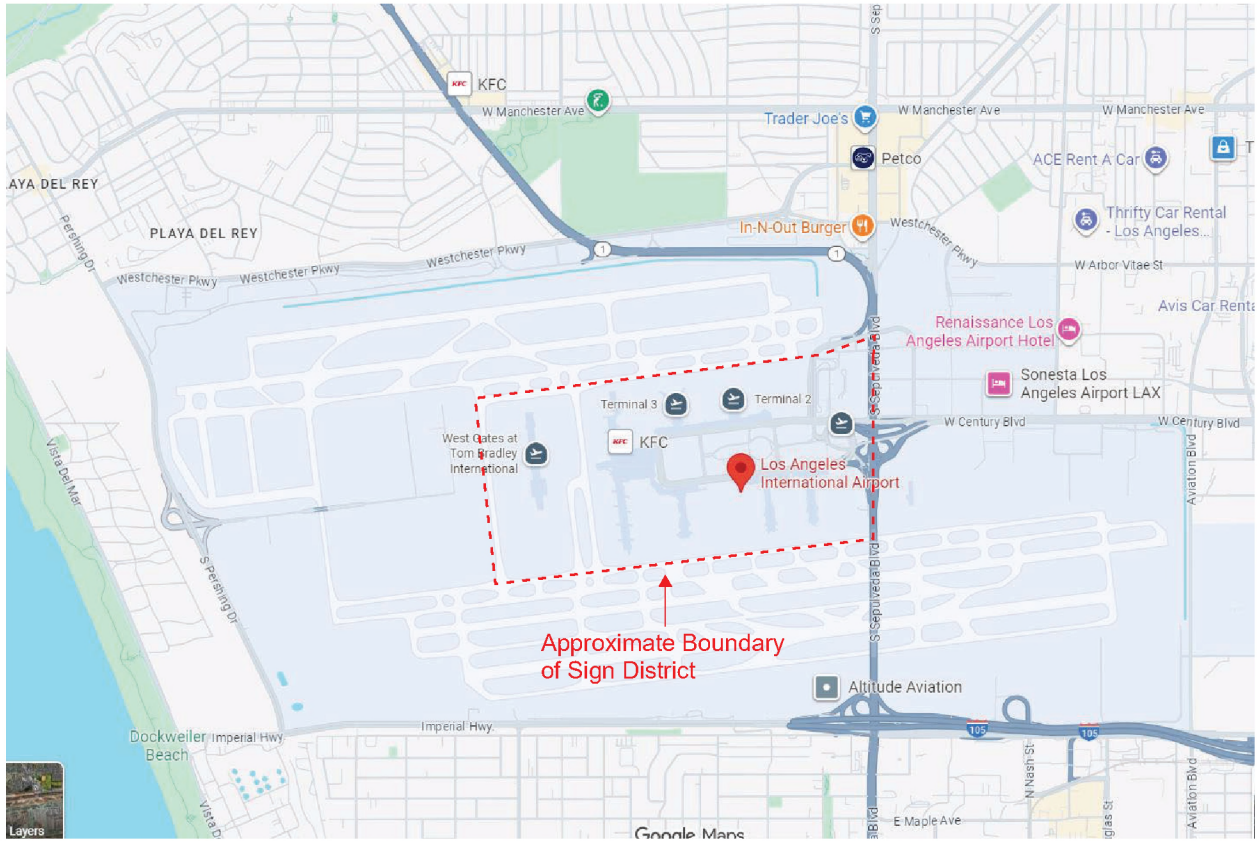

EXHIBIT A
Sign District Map

Source: Ricondo & Associates, Geographic World Map, ESRI Database, 2018
 Prepared by: CDM Smith, 2020, 2026

Legend

- LAX Property Boundary
- LAX Sign District Boundary

VICINITY MAP

Address: 6601 W 96TH ST

APN: 4117034900

PIN #: 093B165 75

Tract: RANCHO SAUSAL REDONDO

Block: None

Lot: PT LT 38

Arb: 93

Zoning: LAX

General Plan: Airport Airside