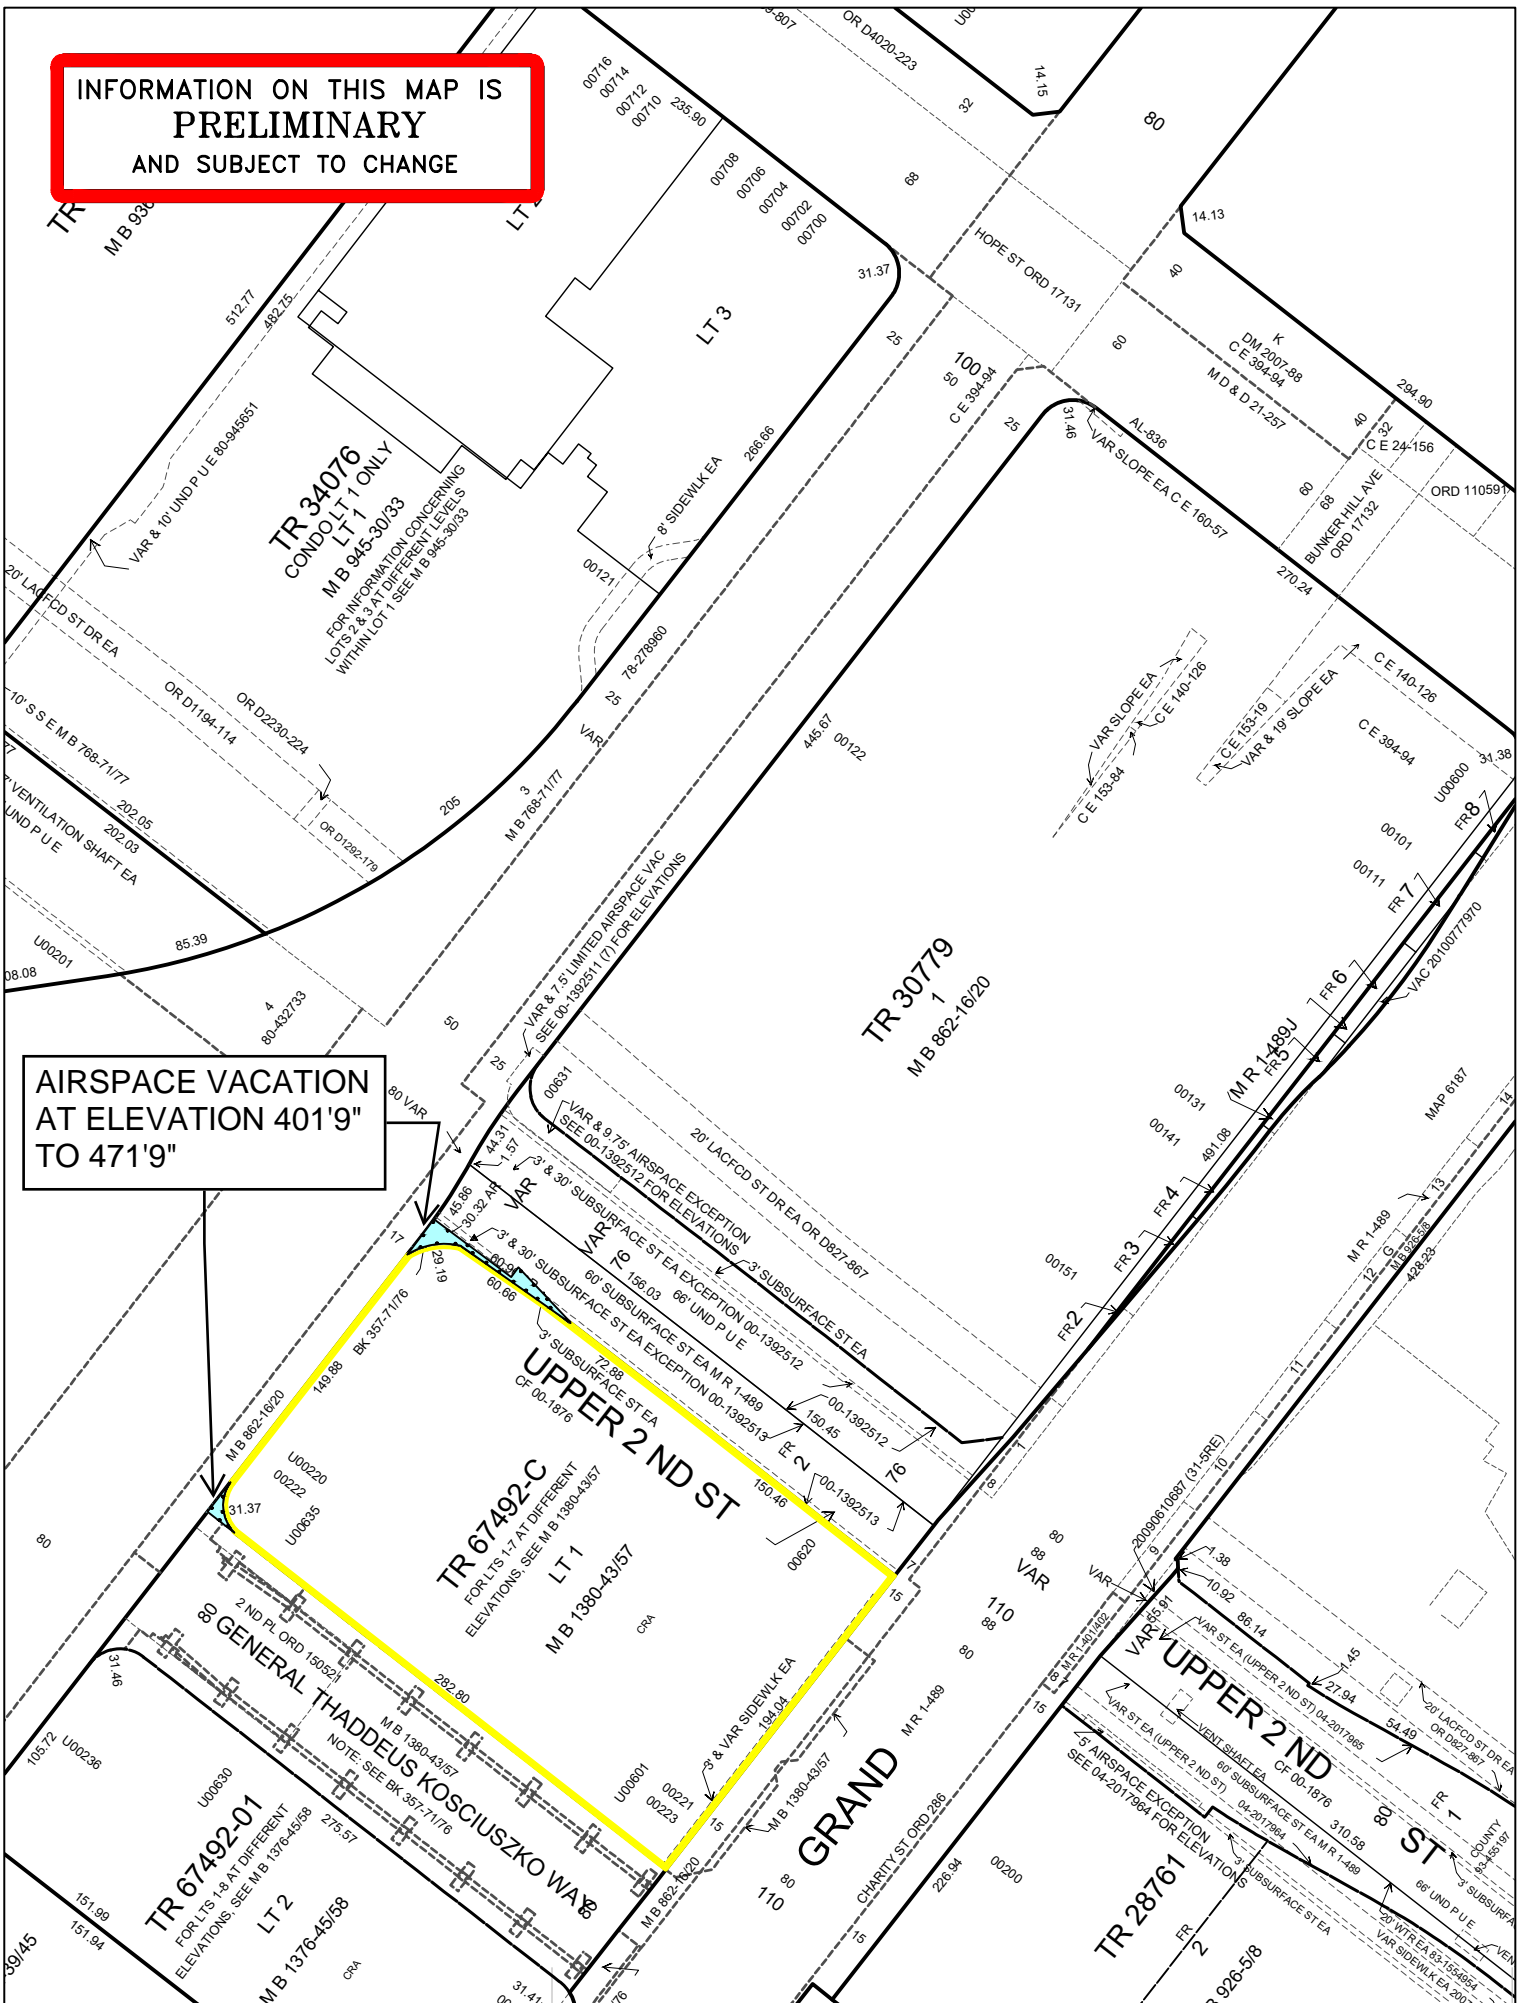

INFORMATION ON THIS MAP IS  
**PRELIMINARY**  
 AND SUBJECT TO CHANGE

AIRSPACE VACATION  
 AT ELEVATION 401'9"  
 TO 471'9"

**TITLE:** Airspace Vacation (Elevation 401'9" to 471'9") at corners of Hope St and 2nd St and General Thaddeus Kosciuszko Way

WORK ORDER NO. VAC- E1401457  
 COUNCIL FILE NO. \_\_\_\_\_  
 COUNCIL DIST. 14  
 ENG. DIST. CENTRAL T.G. 634-F3  
 DISTRICT MAP 132A211-91

DEPT. OF PUBLIC WORKS  
 BUREAU OF ENGINEERING  
 CITY OF LOS ANGELES

**EXHIBIT A** LEGEND: VACATION BOUNDARY AS SHOWN